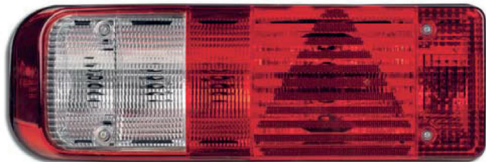

LTL1867 right
LTL1852 left
LTL1843 lens

Iveco Daily type (new model)
Bulbs: 3xP21W, 2xR5W

LTL1863 right
LTL1864 lens right
LTL1865 left
LTL1866 lens left

Bulbs: 3xP21W, 1xPY21W, 2xR5W
Can be connected to the junction box with a
2500 mm Trailight cable

LTL1853 right
LTL1854 left

Bulbs: 4xP21W, 3xR5W

LTL1861 light
LTL1862 lens

Bulbs: 2xP21W, 1xR5W

LT5006 right
bulbs 4xP21W, 2xR10W

LT5007 left
bulbs 4xP21W, 3xR10W

Mercedes type

Rear lights - bulb

LT5004 right
bulbs: 4xP21W, 3xR5W

LT5005 left
bulbs: 4xP21W, 4xR5W

Volvo type

LT5008 right
bulbs: 4xP21W, 2xR10W

LT5009 left
bulbs: 4xP21W, 3xR10W

L5 type

LTL1859 light
LTL1860 lens

Bulbs: 2xP21W, 1xR5W