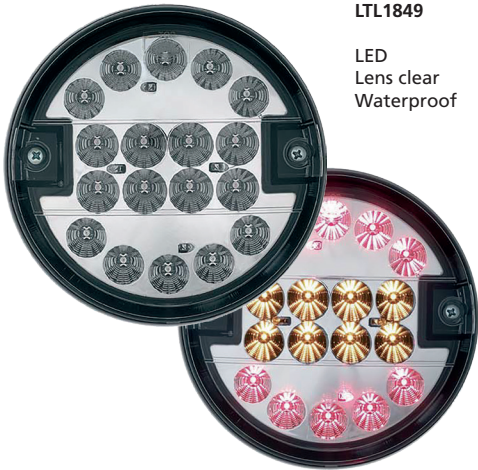

LT5004 right
bulbs: 4xP21W, 3xR5W

LT5005 left
bulbs: 4xP21W, 4xR5W

Volvo type

LT5008 right
bulbs: 4xP21W, 2xR10W

LT5009 left
bulbs: 4xP21W, 3xR10W

L5 type

LTL1859 light
LTL1860 lens

Bulbs: 2xP21W, 1xR5W

Bulbs

H4 (P43t)
ALH4240001 24V

C5W SV8.5-8
10x36 mm
ALC5W12001 12V
ALC5W24001 24V

C10W SV8.5-8
11x44 mm
ALC10W1202 12V

P21W (BA15s)
ALS2524001 24V

LTL1846
LED
Lens red/amber
Waterproof

LTL1847
LED
Lens red/amber
Waterproof

Rear lights - LED

LTL1849
LED
Lens clear
Waterproof

LTL1848 fog light
LED
Lens red
Waterproof

TP0100
Length adjustable from 2350 to 2720 mm

Telescopic cargo bar

Part nr.	Mounting side	Rating	Connection	Light source	Side marker	Reflector	Stop	Position	Reverse	Direction indicator	Number plate	Fog	Approval
LT5006	Right	24V	Grommet	Bulb	✓	✓	✓	✓	✓	✓		✓	ECE E2
LT5007	Left	24V	Grommet	Bulb	✓	✓	✓	✓	✓	✓	✓	✓	ECE E2
LTL1867	Right		Grommet			✓	✓	✓	✓	✓			ECE E2
LTL1852	Left		Grommet			✓	✓	✓		✓			ECE E2
LTL1843	Universal lens for LTL1867 and LTL1852												
LT5004	Right		Grommet	Bulb	✓	✓	✓	✓	✓	✓		✓	ECE E2
LT5005	Left		Grommet	Bulb	✓	✓	✓	✓	✓	✓	✓	✓	ECE E2
LTL1863	Right		PG plug	Bulb		△	✓	✓	✓	✓	✓	✓	ECE E9
LTL1864	Lens for LTL1863												
LTL1865	Left		PG plug	Bulb		△	✓	✓	✓	✓	✓	✓	ECE E9
LTL1866	Lens for LTL1865												
LT5008	Right	24V	Grommet	Bulb		✓	✓	✓	✓	✓		✓	ECE E2
LT5009	Left	24V	Grommet	Bulb		✓	✓	✓	✓	✓	✓	✓	ECE E2
LTL1853	Right		Grommet	Bulb	✓		✓	✓	✓	✓	✓	✓	ECE E9
LTL1854	Left		Grommet	Bulb	✓		✓	✓	✓	✓	✓	✓	ECE E9
LTL1859	Universal			Bulb			✓	✓		✓	✓		ECE E2
LTL1860	Lens for LTL1859												
LTL1861	Universal			Bulb			✓	✓		✓	✓		ECE E2
LTL1862	Lens for LTL1861												
LTL1846	Universal	9-33V		LED			✓	✓		✓			ECE E4
LTL1847	Universal	9-33V		LED			✓	✓		✓			ECE E11
LTL1849	Universal	9-33V		LED			✓	✓		✓			ECE E11
LTL1848	Universal	9-33V		LED								✓	ECE E11