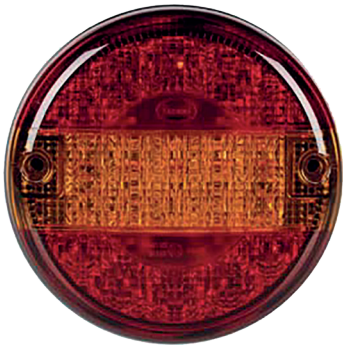

LT5004 right
bulbs: 4xP21W, 3xR5W

LT5005 left
bulbs: 4xP21W, 4xR5W

Volvo type

LT5008 right
bulbs: 4xP21W, 2xR10W

LT5009 left
bulbs: 4xP21W, 3xR10W

L5 type

LTL1859 light
LTL1860 lens

Bulbs: 2xP21W, 1xR5W

Bulbs

H4 (P43t)
ALH4240001 24V

C5W SV8.5-8
10x36 mm
ALC5W12001 12V
ALC5W24001 24V

C10W SV8.5-8
11x44 mm
ALC10W1202 12V

P21W (BA15s)
ALS2524001 24V

LTL1846
LED
Lens red/amber
Waterproof

LTL1847
LED
Lens red/amber
Waterproof

Rear lights - LED

LTL1849
LED
Lens clear
Waterproof

LTL1848 fog light
LED
Lens red
Waterproof

TP0100
Length adjustable from 2350 to 2720 mm

Telescopic cargo bar

Part nr.	Mounting side	Rating	Connection	Light source	Side marker	Reflector	Stop	Position	Reverse	Direction indicator	Number plate	Fog	Approval
LT5006	Right	24V	Grommet	Bulb	✓	✓	✓	✓	✓	✓		✓	ECE E2
LT5007	Left	24V	Grommet	Bulb	✓	✓	✓	✓	✓	✓	✓	✓	ECE E2
LTL1867	Right		Grommet			✓	✓	✓	✓	✓			ECE E2
LTL1852	Left		Grommet			✓	✓	✓		✓			ECE E2
LTL1843	Universal lens for LTL1867 and LTL1852												
LT5004	Right		Grommet	Bulb	✓	✓	✓	✓	✓	✓		✓	ECE E2
LT5005	Left		Grommet	Bulb	✓	✓	✓	✓	✓	✓	✓	✓	ECE E2
LTL1863	Right		PG plug	Bulb		△	✓	✓	✓	✓	✓	✓	ECE E9
LTL1864	Lens for LTL1863												
LTL1865	Left		PG plug	Bulb		△	✓	✓	✓	✓	✓	✓	ECE E9
LTL1866	Lens for LTL1865												
LT5008	Right	24V	Grommet	Bulb		✓	✓	✓	✓	✓		✓	ECE E2
LT5009	Left	24V	Grommet	Bulb		✓	✓	✓	✓	✓	✓	✓	ECE E2
LTL1853	Right		Grommet	Bulb	✓		✓	✓	✓	✓	✓	✓	ECE E9
LTL1854	Left		Grommet	Bulb	✓		✓	✓	✓	✓	✓	✓	ECE E9
LTL1859	Universal			Bulb			✓	✓		✓	✓		ECE E2
LTL1860	Lens for LTL1859												
LTL1861	Universal			Bulb			✓	✓		✓	✓		ECE E2
LTL1862	Lens for LTL1861												
LTL1846	Universal	9-33V		LED			✓	✓		✓			ECE E4
LTL1847	Universal	9-33V		LED			✓	✓		✓			ECE E11
LTL1849	Universal	9-33V		LED			✓	✓		✓			ECE E11
LTL1848	Universal	9-33V		LED								✓	ECE E11