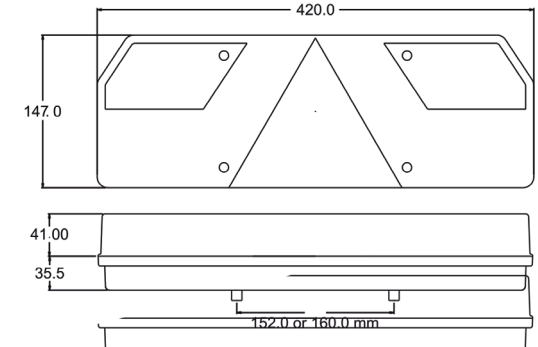

PHOTO / TECHNICAL DRAWING

LT5003

LT5002

LTL1873

LTL1872

Part nr.	Description	Reflector	Stop	Tail	Reverse	Direction indicator	Fog	Number plate
LT5002	Right with side marker	Triangular	✓	✓	✓	✓	✓	✗
LTL1872	Right lens							
LT5003	Left with side marker	Triangular	✓	✓	✓	✓	✓	✗
LTL1873	Left lens							

DIMENSIONS

L x B x H: 420 x 76.5 x 147 mm

TECHNICAL SPECIFICATIONS

Connection: Grommet
 Light source: Bulb, 1xP21/5W 4xP21W 3xR5W
 Current: 24V