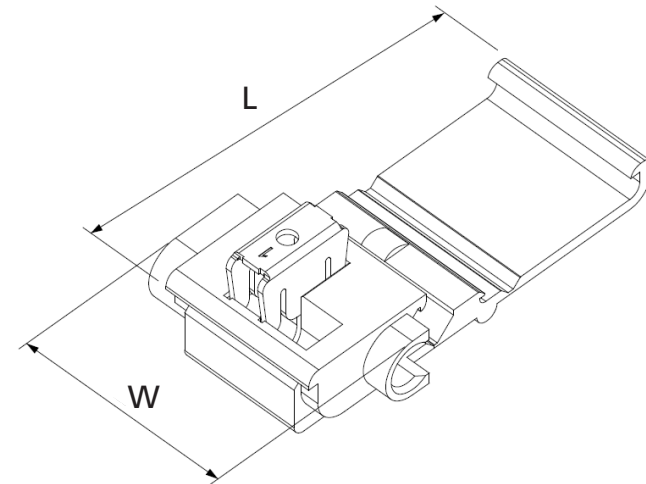

PART NR.
OWE15

COUNTRY OF ORIGIN:
Korea

STANDARDS:
REACH and RoHS compliant

QUICK SPLICE CONNECTOR - DOUBLE TAB

PHOTO / TECHNICAL DRAWING

DIMENSIONS

Wire range	Part nr.		W	L	UL
18~16 AWG 0,75~1,5 mm ²	OWE 1.5		19,4	33,0	

TECHNICAL SPECIFICATIONS

Terminal:	Brass, tin plated
Insulation:	Nylon (PA)
Max. temperature:	105 °C
Max. electrical current:	600V
Max. electrical rating:	brown 10A