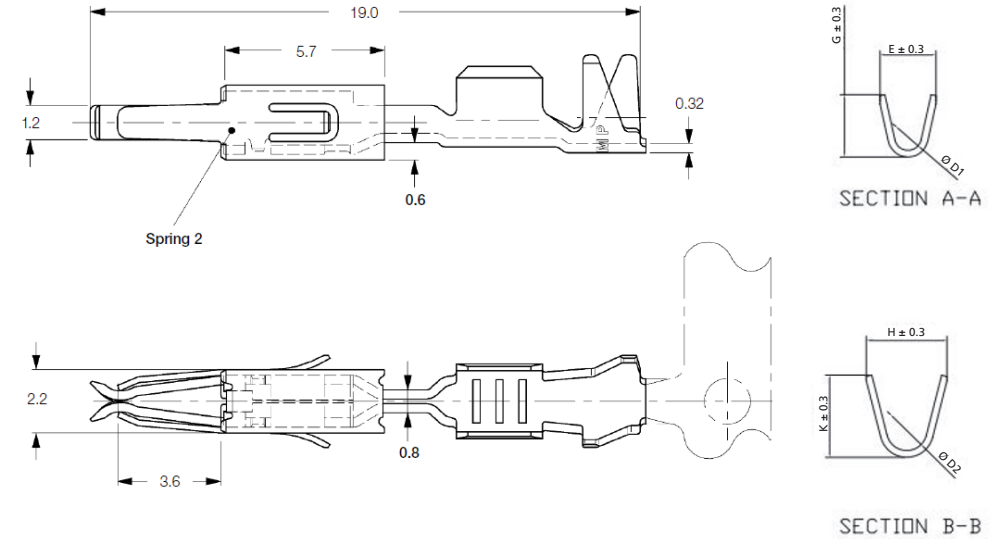

PART NR.

See dimensions table

COUNTRY OF ORIGIN

China

STANDARDS

REACH and RoHS compliant

VAG 1.5 SERIES FEMALE TERMINAL

PHOTO / TECHNICAL DRAWING

DIMENSIONS

Wire range	Part nr.	Tab-size	L	E	G	D1	H	K	D2	MOQ	UL
0,5-1,0	DJ623-E1.5A	1,6x0,6	19,0	2,5	2,7	1,2	3,2	3,4	1,8	100	

TECHNICAL SPECIFICATIONS

Material: Brass, tin plated
 For tabsize: 1,6x0,6 mm
 Temp. range: -40 ~ 120 °C
 Contact resistance: < 4 mΩ
 Insertion force: max. 4N
 Extraction force: min. 2N