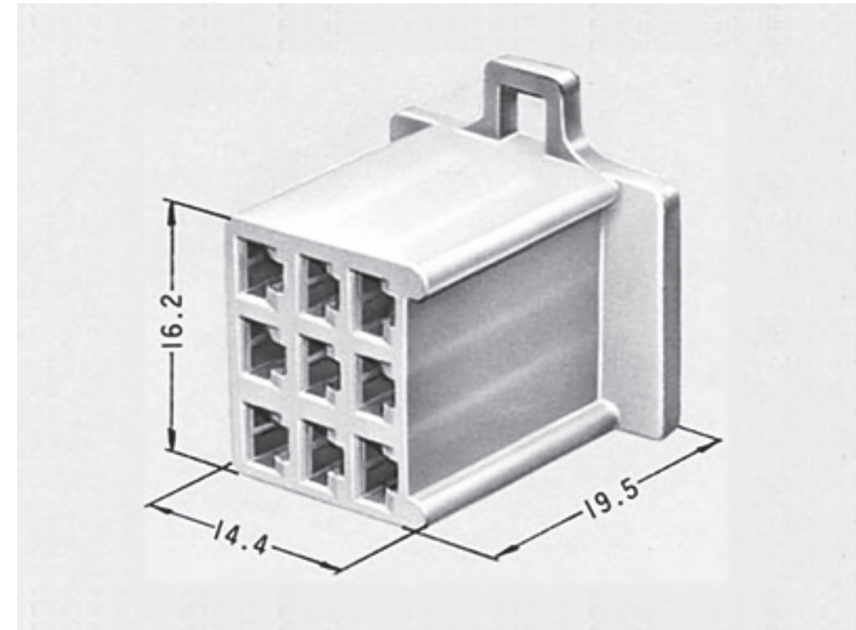

PART NR.
60409111

COUNTRY OF ORIGIN:
China

STANDARDS:
REACH and RoHS compliant

9 WAY CONNECTOR FOR FEMALE 2.8 TAB OPEN-BARREL TERMINALS

PHOTO / TECHNICAL DRAWING

DIMENSIONS

L x W x H: 19,5 x 14,4 x 16,2 mm

TECHNICAL SPECIFICATIONS

Material: Nylon (PA 66)
Color: Clear
Matching terminal: