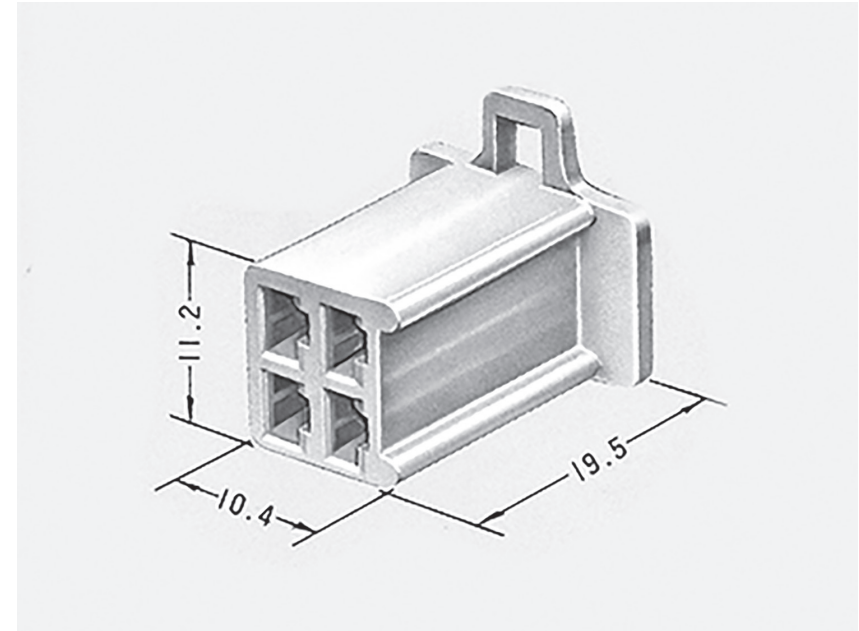

PART NR.
60404111

COUNTRY OF ORIGIN:
China

STANDARDS:
REACH and RoHS compliant

4 WAY CONNECTOR FOR FEMALE 2.8 TAB OPEN-BARREL TERMINALS

PHOTO / TECHNICAL DRAWING

DIMENSIONS

L x W x H: 19,5 x 10,4 x 11,2 mm

TECHNICAL SPECIFICATIONS

Material: Nylon (PA 66)
Color: Clear
Matching terminal: