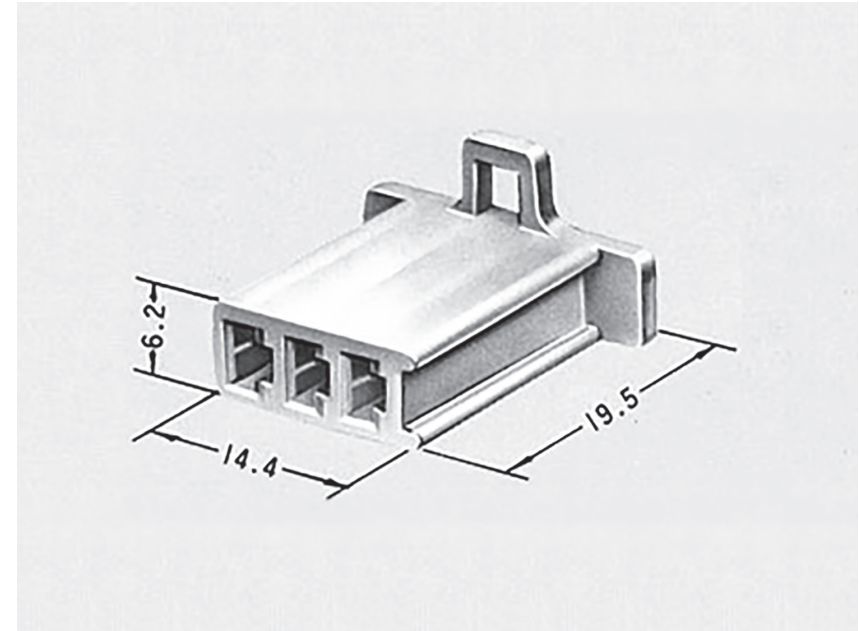

PART NR.
60403111

COUNTRY OF ORIGIN:
China

STANDARDS:
REACH and RoHS compliant

3 WAY CONNECTOR FOR FEMALE 2.8 TAB OPEN-BARREL TERMINALS

PHOTO / TECHNICAL DRAWING

DIMENSIONS

L x W x H: 19,5 x 14,4 x 6,2 mm

TECHNICAL SPECIFICATIONS

Material: Nylon (PA 66)
Color: Clear
Matching terminal: