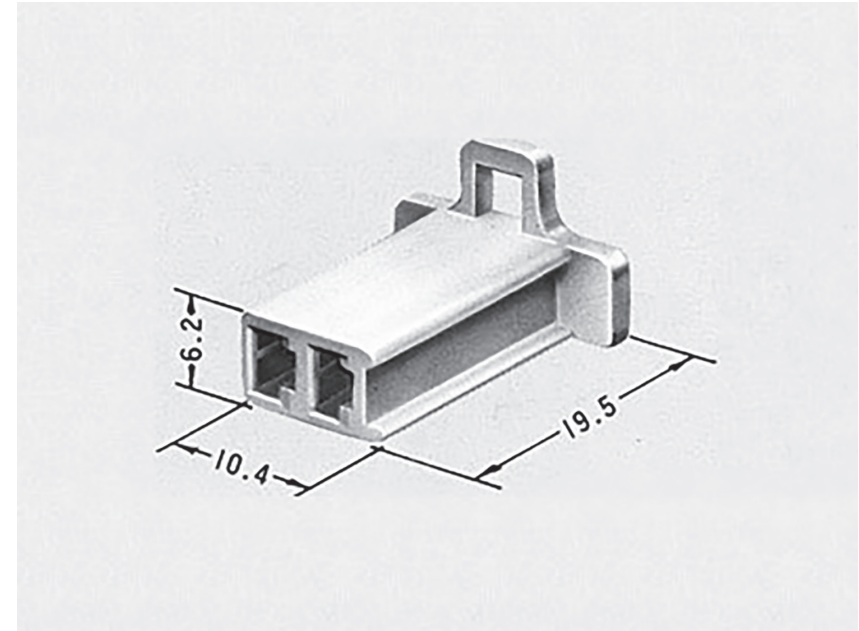

PART NR.
60402111

COUNTRY OF ORIGIN:
China

STANDARDS:
REACH and RoHS compliant

2 WAY CONNECTOR FOR FEMALE 2.8 TAB OPEN-BARREL TERMINALS

PHOTO / TECHNICAL DRAWING

DIMENSIONS

L x W x H: 19,5 x 10,4 x 6,2 mm

TECHNICAL SPECIFICATIONS

Material: Nylon (PA 66)
Color: Clear
Matching terminal: