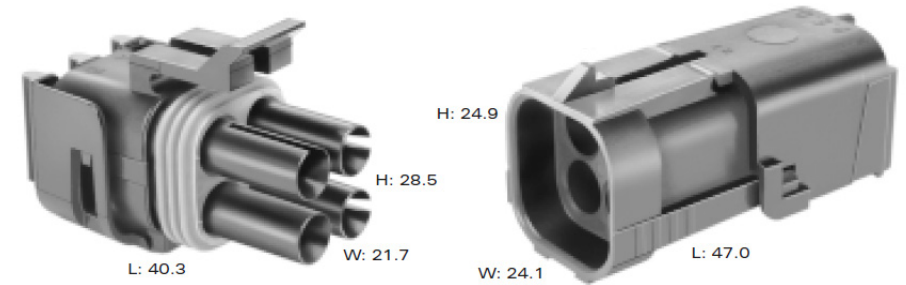

PART NR.

958-3SWAA04FB

female

958-3SWAA04MB

male

COUNTRY OF ORIGIN:

Taiwan

STANDARDS:

REACH and RoHS compliant

CHARACTERISTICS:

- An environmentally sealed connection system that utilizes triple-rib peripheral silicone rubber seals and individual towers to provide terminal isolation for connector alignment
- Weatherpack sealed systems are ideally suited for critical applications that require protection from environmental hazards

4 POLE (SQUARE) DELPHI WEATHERPACK CONNECTOR

PHOTO / TECHNICAL DRAWING

DIMENSIONS

L x W x H: 40,3 x 21,7 x 28,5 mm (female)
47,0 x 24,1 x 24,9 mm (male)
Total mated length: 68,3 mm

TECHNICAL SPECIFICATIONS

Body: PA6 (nylon), black
Connector seal: Silicone, green
Centerline spacing: 7,7 mm
Cable range: 0,5 ~ 3,0 mm²
Temperature range: -40 ~ 125 °C
Max current: 20A