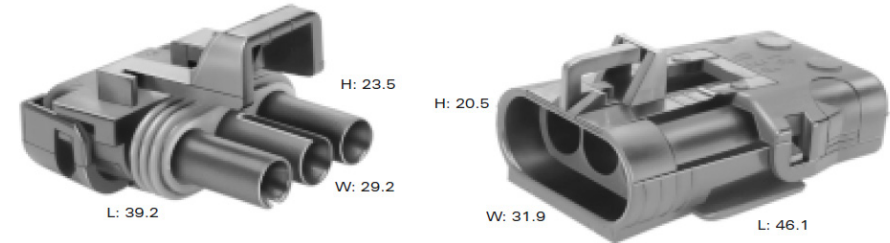

PART NR.

958-3SWA03FB
958-3SWA03MB

female
male

COUNTRY OF ORIGIN:

Taiwan

STANDARDS:

REACH and RoHS compliant

CHARACTERISTICS:

- An environmentally sealed connection system that utilizes triple-rib peripheral silicone rubber seals and individual towers to provide terminal isolation for connector alignment
- Weatherpack sealed systems are ideally suited for critical applications that require protection from environmental hazards

3 POLE DELPHI WEATHERPACK CONNECTOR

PHOTO / TECHNICAL DRAWING

DIMENSIONS

L x W x H: 39,2 x 29,2 x 23,5 mm (female)
46,1 x 31,9 x 20,5 mm (male)
Total mated length: 65,8 mm

TECHNICAL SPECIFICATIONS

Body: PA6 (nylon), black
Connector seal: Silicone, green
Centerline spacing: 7,7 mm
Cable range: 0,5 ~ 3,0 mm²
Temperature range: -40 ~ 125 °C
Max current: 20A