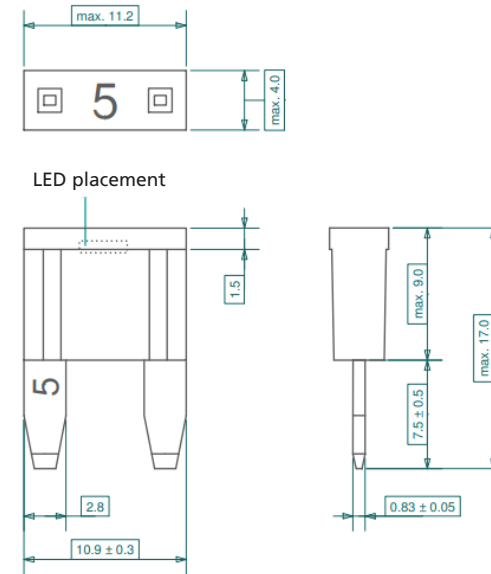

## ShoBlo miniOTO BLADE FUSE - SBF7900 SERIES

**PART NR.**  
See rating table

**COUNTRY OF ORIGIN**  
Taiwan

**STANDARDS**  
REACH and RoHS compliant  
SAE J2077

### PHOTO / TECHNICAL DRAWING

### DIMENSIONS

L x W x H: 11,5 x 4 x 9 (+7,5) mm