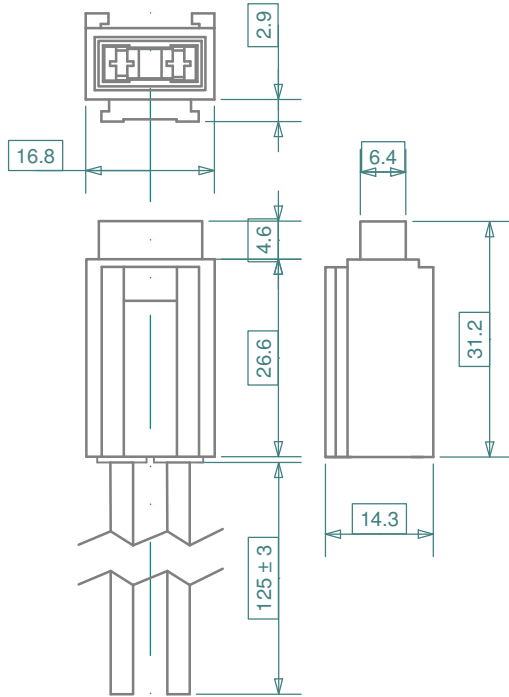

FH7105

3D not to scale

FH7120

BF7000/SBF7900 series miniOTO blade fuse reference table:

Rating [A]	Color	Volt [V]	iMaXX Reference
3	Violet	32	BF7003/SBF7903
4	Pink	32	BF7004/SBF7904
5	Tan	32	BF7005/SBF7905
7.5	Brown	32	BF7075/SBF7975
10	Red	32	BF7010/SBF7910
15	Blue	32	BF7015/SBF7915
20	Yellow	32	BF7020/SBF7920
25	Natural	32	BF7025/SBF7925
30	Green	32	BF7030/SBF7930

AE ref.	Description
FH7105	cover PP, for use on FH H7120 series, translucent
FH7120	FH miniOTO assembled, 2,5mm ² red wire 1p, no cover
FH7101	body for FH7120

Revisions		Date	Appr.
Date	Type		
	Drawn	08/11	GRH
	Checked	08/11	BE
	Standards		
	Approved	08/11	AdH

Scale	1 : 1	Title	FH7120A series 1 pos miniOTO FH			
Projection		Drawing type	schematic			
		Drawing number	FH7120A drawing 1			
		Sheet	1 of 1			
		Layers / Sheet	0 1 2	6 8 9	11	Sheet 01