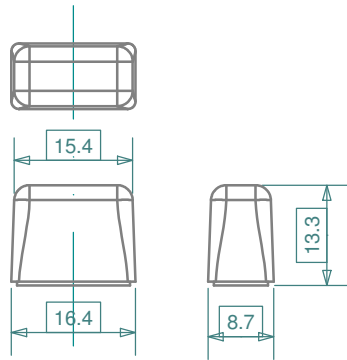

FH7105

3D not to scale

FH7120

BF7000/SBF7900 series miniOTO blade fuse reference table:

Rating [A]	Color	Volt [V]	iMaXX Reference
3	Violet	32	BF7003/SBF7903
4	Pink	32	BF7004/SBF7904
5	Tan	32	BF7005/SBF7905
7.5	Brown	32	BF7075/SBF7975
10	Red	32	BF7010/SBF7910
15	Blue	32	BF7015/SBF7915
20	Yellow	32	BF7020/SBF7920
25	Natural	32	BF7025/SBF7925
30	Green	32	BF7030/SBF7930

AE ref.	Description
FH7105	cover PP, for use on FH H7120 series, translucent
FH7120	FH miniOTO assembled, 2,5mm ² red wire 1p, no cover
FH7101	body for FH7120

Revisions		Date	Appr.
Date	Type		
	Drawn	08/11	GRH
	Checked	08/11	BE
	Standards		
	Approved	08/11	AdH

Scale	1 : 1	Title	FH7120A series 1 pos miniOTO FH			
Projection		Drawing type	schematic			
		Drawing number	FH7120A drawing 1			
		Sheet	1 of 1			
		Layers / Sheet	0 1 2	6 8 9	11	Sheet 01